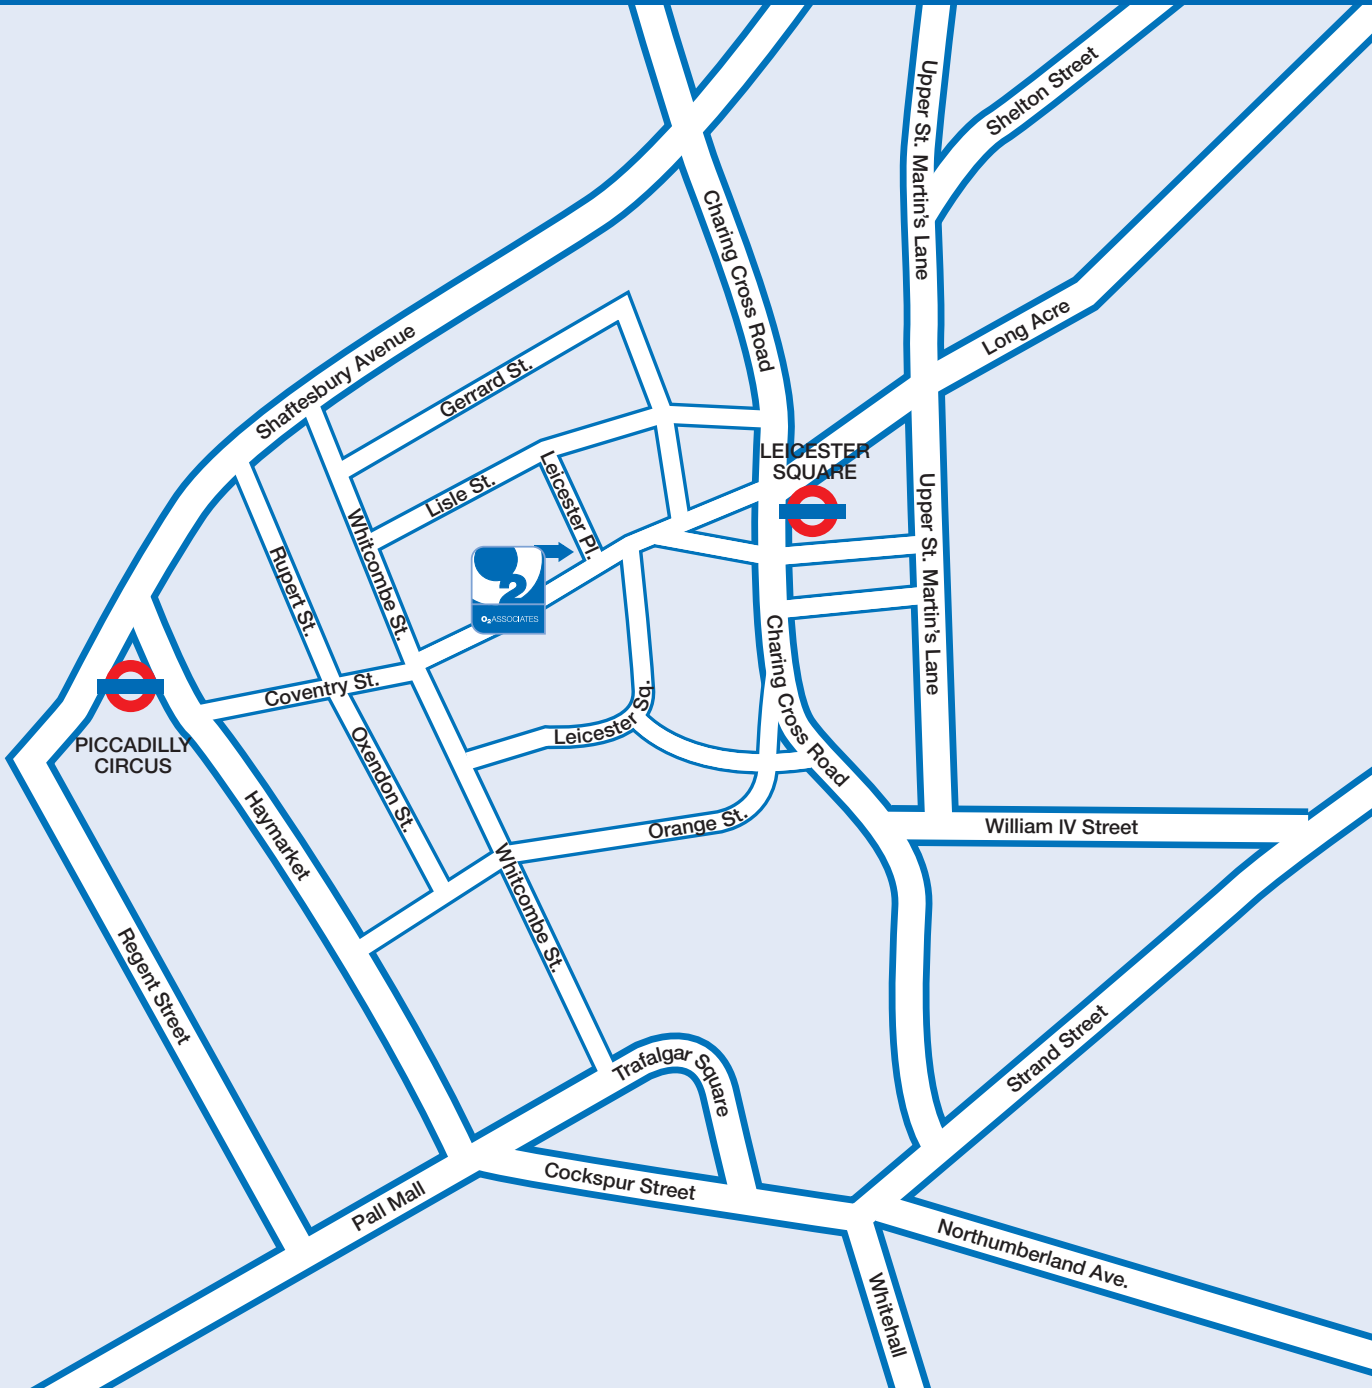

Location Map

O2 ASSOCIATES Ltd. Queens House, 1 Leicester Place, London WC2H 7BP
Telephone: 0207 534 5169 Facsimile: 0207 534 5177